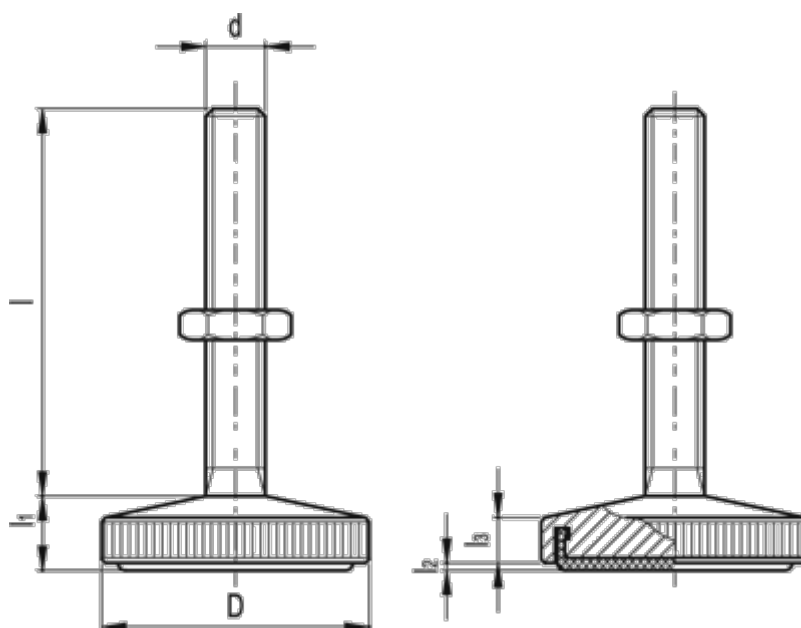

Article number: 20598044

Description: E+G Levelling foot
GN 339-36-M10-45-KS-ST

Measures

d	= M10
D	= 36
l	= 45
l1 approx.	= 9
l2	= 1.0
l3 approx.	= 6